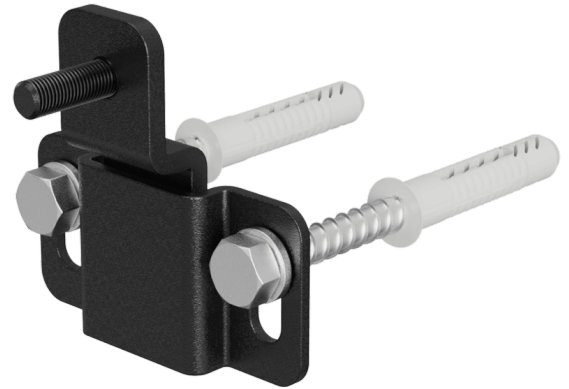

Product information:

The MBK102 is a mounting bracket that can be used to mount different kinds of bass cabinets with a limited size and weight. The simple, nevertheless very efficient principle provides an easy and quick installation. It is based on two protruding wall brackets and an L-bracket which have to be installed against the wall on the desired location. Two metal hooks and a rubber foot have to be fixed to the provided points on the bass cabinet, using the included screws. Subsequently, the metal hooks have to be hooked into the protruding part of the wall brackets while the rubber foot slides over the L-bracket, preventing accidental lift-out of the cabinet.

Variants:

- MBK102/B - Black version