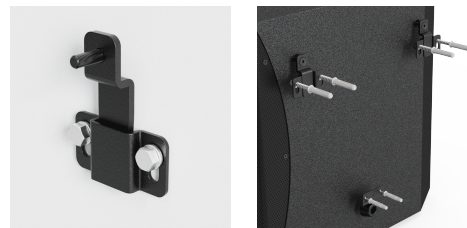

Product information:

The MBK102 is a mounting bracket that can be used to mount different kinds of bass cabinets with a limited size and weight. The simple, nevertheless very efficient principle provides an easy and quick installation. It is based on two protruding wall brackets and an L-bracket which have to be installed against the wall on the desired location. Two metal hooks and a rubber foot have to be fixed to the provided points on the bass cabinet, using the included screws. Subsequently, the metal hooks have to be hooked into the protruding part of the wall brackets while the rubber foot slides over the L-bracket, preventing accidental lift-out of the cabinet.

Variants:

- MBK102/B - Black version